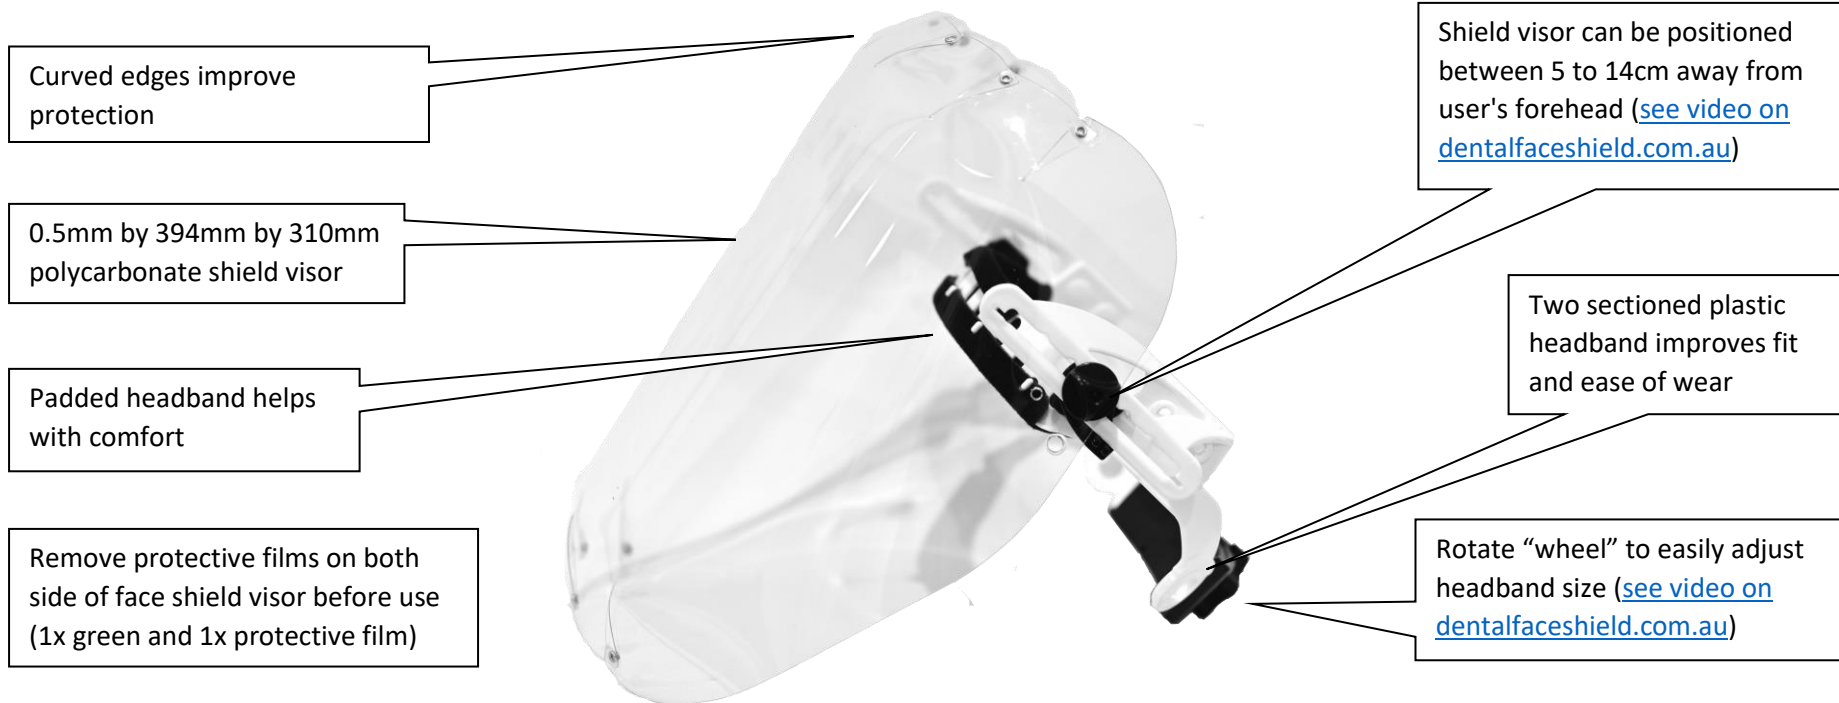

Adjustable Face Shield (FS886) Use Instruction

Care instructions

- Dentalfaceshield.com.au recommend cleaning with neutral detergent
- Use of alcohol containing disinfectant can lead to deterioration of the face shield surface (especially with prolonged exposure)